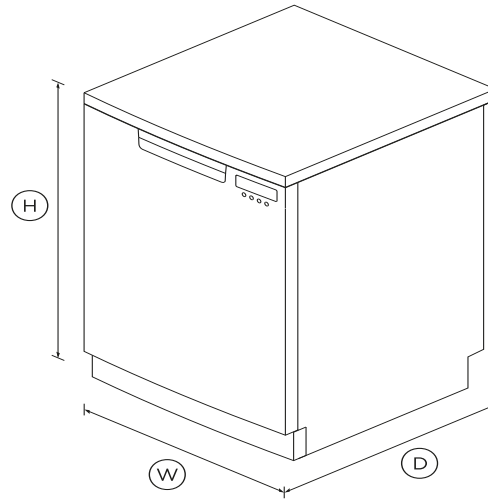

DIMENSIONS

Height	820 - 870mm
Width	597mm
Depth	600mm

FEATURES & BENEFITS

Quick, Sanitise and Extra Dry options

The Quick wash modifier delivers a faster wash while maintaining performance. The Sanitise option provides extra protection, killing 99.9% of bacteria in the final rinse. The Extra Dry setting is perfect for plastic dishes.