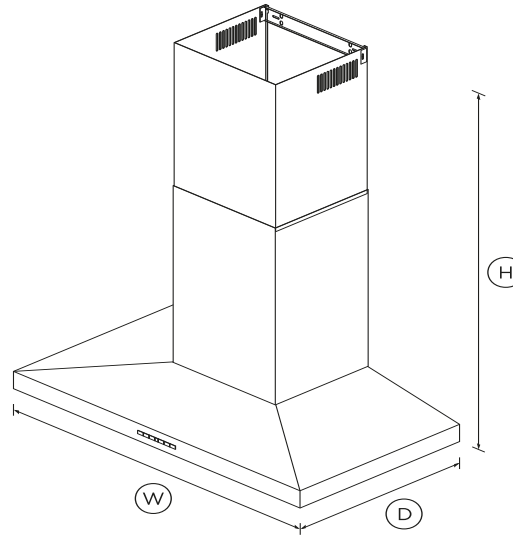

Wall Range Hood, 36", Pyramid Chimney

Series 7 | Contemporary

Stainless Steel

The wall chimney range hood has a contemporary styling, extracting steam, grease and cooking odors quietly and efficiently.

- With four fan speeds, select the perfect extraction rate for your cooking
- Edge-to-edge extraction for increased performance
- Powerful 600CFM maximum airflow

DIMENSIONS

Height	25 13/16 - 43 1/16"
Width	35 3/8"
Depth	19 11/16"

FEATURES & BENEFITS

Quiet and effective

Odors can linger in the kitchen well after cooking is finished. This vent hood offers four fan speeds for powerful extraction to ensure steam and smells are quickly removed.

Performance

Extraction type	Surface
Fan speeds	4
Filter type	Mesh

Power requirements

Supply voltage	120V
----------------	------

Product dimensions

Depth	19 11/16"
Height	25 13/16 - 43 1/16"

Width **35 3/8"**