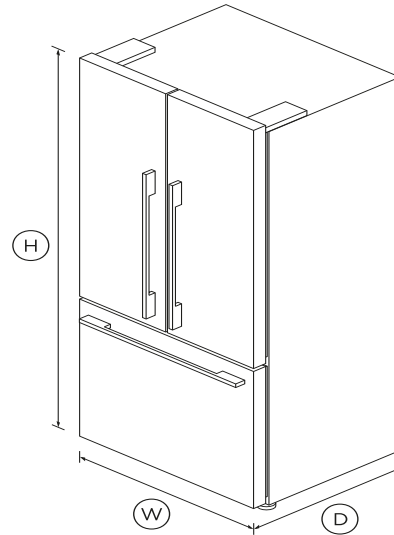

# Freestanding French Door Refrigerator Freezer, 32", 17.1 cu ft, Ice

Series 7 | Contemporary

Stainless Steel | French hinge

Designed for those who need plenty of flexible space. Counter-depth design, with a stylish stainless steel finish for a seamless look.

## DIMENSIONS

Height	67 1/2"
Width	31 3/32"
Depth	27 3/8"