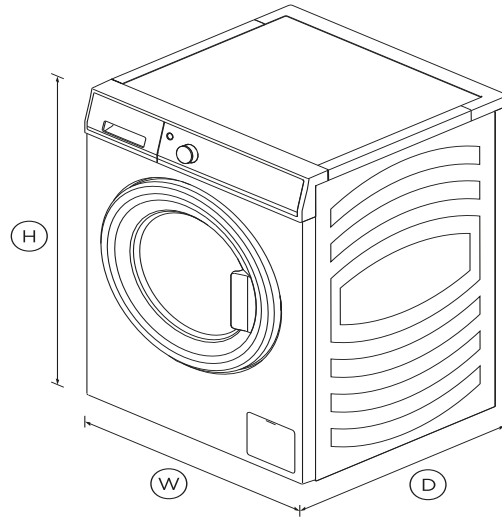

Front Loader Washing Machine, 10kg

Series 7 | Front Load

White

With plenty of room for large loads, and 13 wash cycles including Handwash, this front loader caters to every type of load.

- 13 wash cycles including Allergy, Easy Iron and Handwash
- Caters for busy lives with a 15 minute Super Quick cycle
- Add a Garment function allows you to add items mid cycle
- 4 star water and energy rating

DIMENSIONS

Height	850mm
Width	600mm
Depth	665mm

FEATURES & BENEFITS

Add a garment

Add a Garment allows you to pause your wash cycle, add or remove any sized item, then carry on washing.

SmartDrive™ technology