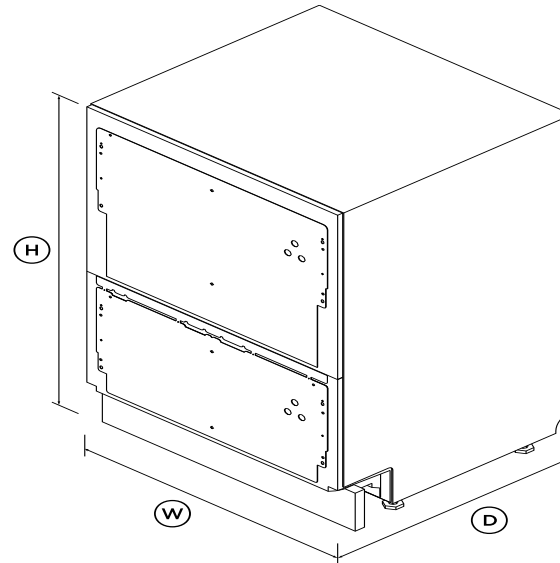

Integrated Double DishDrawer™ Dishwasher, Tall, Sanitise

Series 11 | Integrated

Panel Ready

Integrates seamlessly into kitchen cabinetry. Each drawer features a premium stainless steel interior and operates independently, for flexible washing.

DIMENSIONS

Height	865 - 925mm
Width	599mm
Depth	553mm

FEATURES & BENEFITS

SEAMLESS INTEGRATION

Install your DishDrawer™ Dishwasher into an existing kitchen space or integrate into kitchen cabinetry. The touch-sensitive control panel is located inside this Integrated model, leaving an uninterrupted exterior that blends seamlessly with surrounding cabinetry.