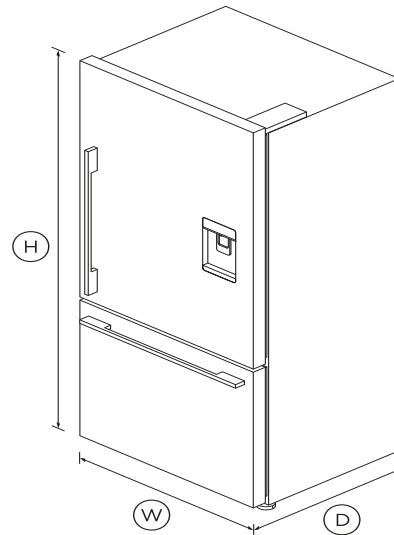

- Choose which side you'd like your door hinge on to suit your kitchen layout

DIMENSIONS

Height	1715mm
Width	790mm
Depth	695mm

FEATURES & BENEFITS

ActiveSmart™ Foodcare

Every time you open your refrigerator, the temperature around your food changes. ActiveSmart™ foodcare adjusts airflow to create a stable temperature, helping your food stay fresher for longer.