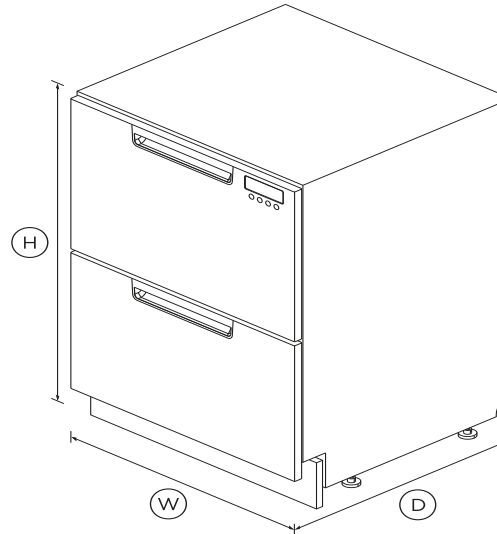

Double DishDrawer™ Dishwasher, Sanitise

Series 7 | Contemporary

Stainless Steel

Wash one drawer while you load the other, with minimal bending and room in each drawer for full-size dinner plates.

- Six wash programs, as well as additional Quick wash, Sanitise and Extra Dry options
- Flexible racking allows you to customise internal shelves to suit your needs

DIMENSIONS

Height	820 - 880mm
Width	599mm
Depth	573mm

FEATURES & BENEFITS

EASE OF USE

DishDrawer™ Dishwashers are as easy to open and close as kitchen drawers and can be conveniently positioned at bench height for ease of loading and minimal bending. Flexible racking allows you to make adjustments to fit in a variety of dishes.

pans.

TRUE HALF LOAD

Each drawer holds a true half load for small washes and fast turnaround of your dishes. Both drawers operate independently so different wash cycles can run simultaneously to accommodate a variety of loads.