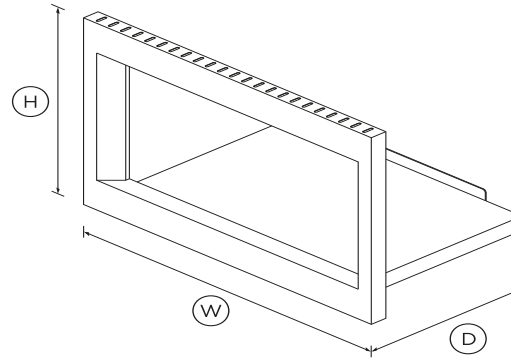

Microwave Trim Kit Accessory

Series 5 | Contemporary

Stainless Steel

This microwave trim kit integrates our 24" traditional microwave into your surrounding cabinetry.

- Pairs with our Traditional Microwave (MO-24SS-3Y)

DIMENSIONS

SKU

70866

The product dimensions and specifications in this page apply to the specific product and model. Under our policy of continuous improvement, these dimensions and specifications may change at any time. You should therefore check with Fisher & Paykel's Customer Care Centre to ensure this page correctly describes the model currently available. © Fisher & Paykel Appliances Ltd 2020