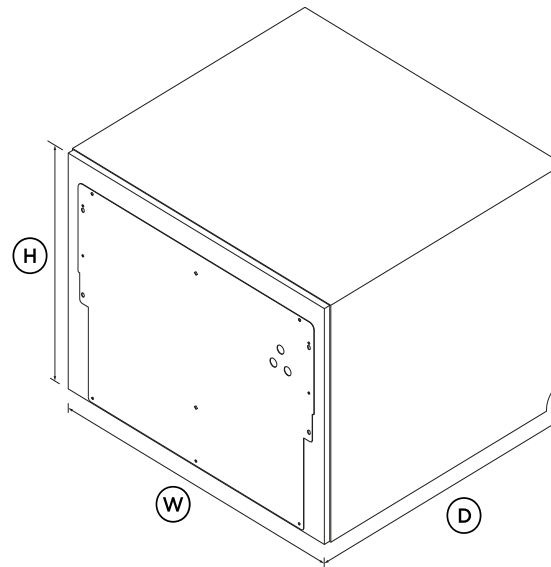

Integrated Single DishDrawer™ Dishwasher, Tall, Sanitise

Series 11 | Integrated

Panel Ready

Place anywhere in your kitchen at bench height for easy loading and seamless integration. Features a premium stainless steel.*

- With Wi-Fi capability and a SmarthQ™ app for remote control and notifications

DIMENSIONS

Height	454mm
Width	599mm
Depth	553mm

FEATURES & BENEFITS

Seamless integration

With the flexibility of ergonomic placement and function, single DishDrawer™ Dishwashers can be distributed throughout the kitchen to support patterns of use. The touch-sensitive control panel is located inside this Integrated model, leaving an uninterrupted exterior that blends seamlessly with surrounding