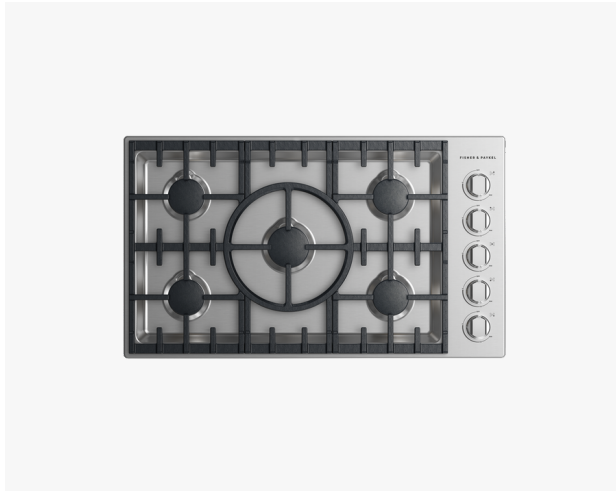

## Gas Cooktop, 36"

---

Series 9 | Professional

Stainless Steel | Natural gas

### DIMENSIONS

---

Height	5 1/2"
Width	36"
Depth	21"

A powerful high-heat five burner with precision control and performance. Pair with any other appliance in our Professional range.

- Your burners can deliver anything from a high 20,000 BTU heat per burner for fast boiling, to a gentle flame for simmering
- Continuous surface grates designed for pots and pans to move safely across the cooktop