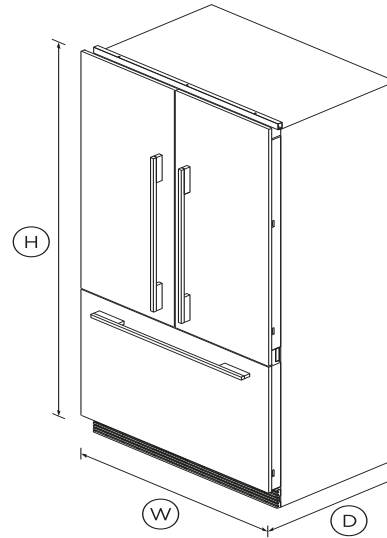

Integrated French Door Refrigerator Freezer, 36", Ice

Series 7 | Integrated

Panel Ready | French hinge

This large capacity refrigerator with bottom freezer seamlessly integrates into your kitchen, fitting flush into your cabinetry.

DIMENSIONS

Height	71 13/16"
Width	35 1/16"
Depth	23 3/4"

FEATURES & BENEFITS

ACTIVESMART™ FOODCARE

ActiveSmart™ Foodcare learns how you live. It's technology which understands how you use your fridge and adjusts temperature, airflow and humidity inside to help keep food fresher for longer.