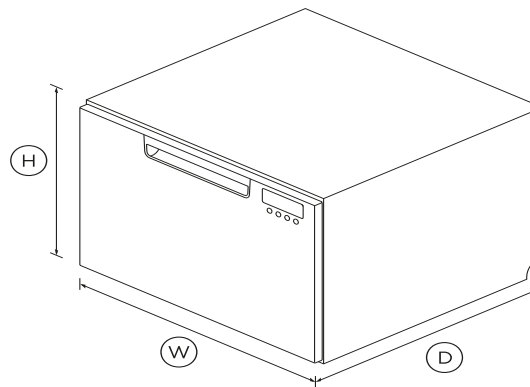

Single DishDrawer™ Dishwasher, Sanitise

Series 7 | Contemporary

Stainless Steel

Designed to fit your full-sized dinner plates, this DishDrawer™ can be placed anywhere in your kitchen, for loading dishes with less bending.

- Six wash programs, as well as additional Quick wash, Sanitise and Extra Dry options
- Flexible racking allows you to customise internal shelves to suit your needs

DIMENSIONS

Height	410mm
Width	599mm
Depth	573mm