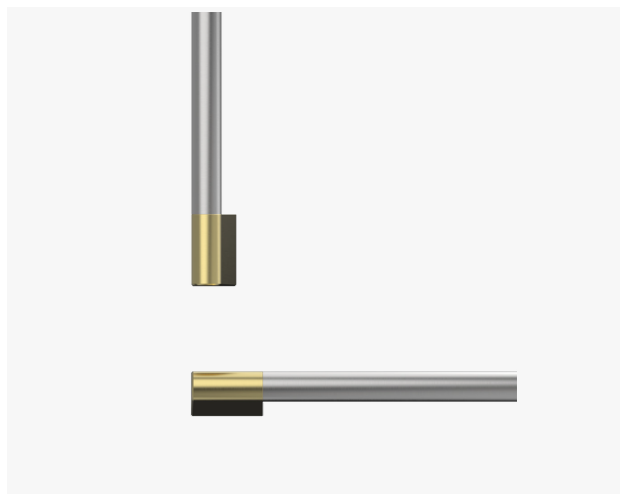

Professional Round Flush Handle Kit for Integrated Column Refrigerator or Freezer

SKU	26774
-----	-------

The product dimensions and specifications in this page apply to the specific product and model. Under our policy of continuous improvement, these dimensions and specifications may change at any time. You should therefore check with Fisher & Paykel's Customer Care Centre to ensure this page correctly describes the model currently available. ? Fisher & Paykel Appliances Ltd 2020

Customize your Integrated Column Refrigerator or Freezer to complement your kitchen interior with this Handle Kit, featuring a brushed satin finish and brass off-stands.

- Designed for the Integrated Column Refrigerator and Column Freezer
- Stainless steel handle with brass-colored off-stands, ideal for both light and dark kitchens
- PVD coated
- One piece supplied