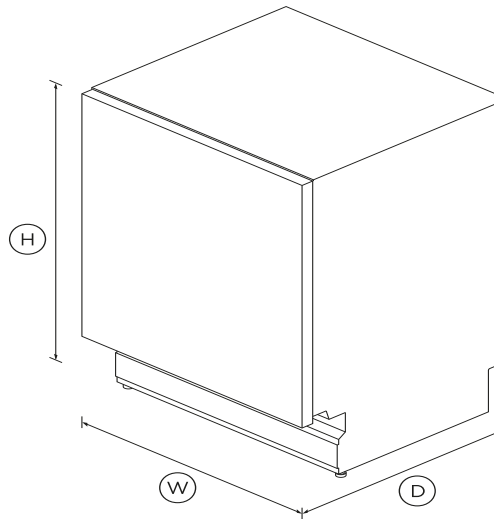

DIMENSIONS

Height	820 - 880mm
Width	598mm
Depth	552mm

FEATURES & BENEFITS

Seamless integration

Customise your dishwasher with a panel and handle matching your cabinetry, for a seamless finish in your kitchen.