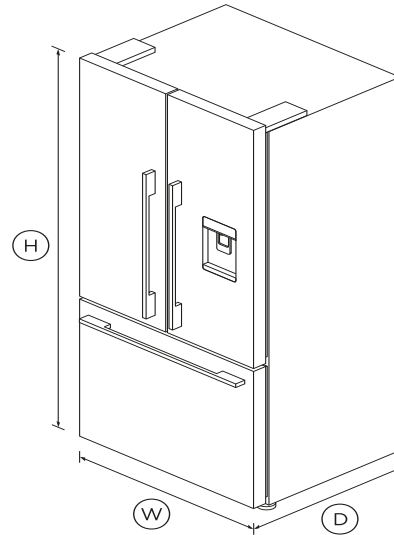

# Freestanding French Door Refrigerator Freezer, 32", 17 cu ft, Ice & Water

Series 7 | Contemporary

Stainless Steel | French hinge

Designed for those who need plenty of flexible space for their cold and frozen food storage, with a stylish stainless steel finish.

## DIMENSIONS

Height	67 3/4"
Width	31 1/8"
Depth	27 3/8"