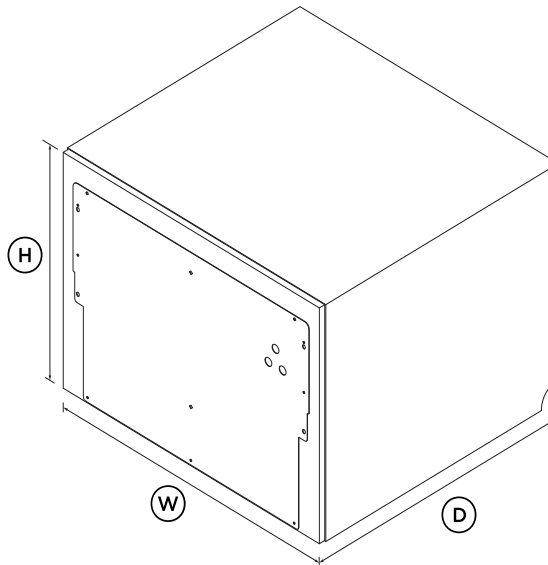

Integrated Single DishDrawer™ Dishwasher, Tall, Sanitise

Series 11 | Integrated

Panel Ready

Place anywhere in your kitchen at bench height for easy loading and seamless integration. Features a premium stainless steel interior.

DIMENSIONS

Height	454mm
Width	599mm
Depth	553mm

FEATURES & BENEFITS

Seamless Integration

With the flexibility of ergonomic placement and function, single DishDrawer™ Dishwashers can be distributed throughout the kitchen to support patterns of use. The touch-sensitive control panel is located inside this Integrated model, leaving an uninterrupted exterior that blends seamlessly with surrounding cabinetry.