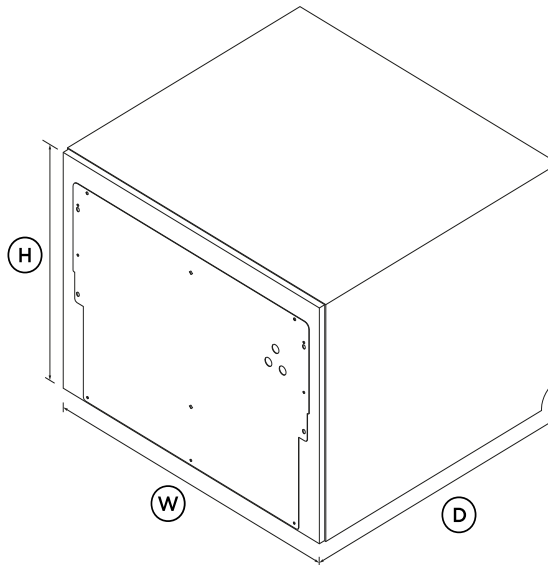

Integrated Single DishDrawer™ Dishwasher, Tall, Sanitise

Series 11 | Integrated

Panel Ready

Place anywhere in your kitchen at bench height for easy loading and seamless integration. Features a premium stainless steel interior.

DIMENSIONS

Height	454mm
Width	599mm
Depth	553mm

FEATURES & BENEFITS

Seamless integration

With the flexibility of ergonomic placement and function, single DishDrawer™ Dishwashers can be distributed throughout the kitchen to support patterns of use. The touch-sensitive control panel is located inside this Integrated model, leaving an uninterrupted exterior that blends seamlessly with surrounding cabinetry.