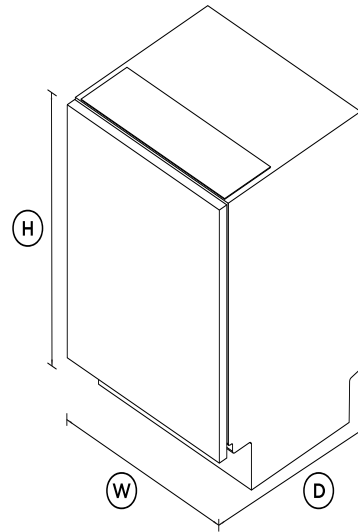

- Wi-Fi enabled and works with the SmartHQ™ app for remote control and notifications

DIMENSIONS

Height	820 - 880mm
Width	598mm
Depth	554mm

FEATURES & BENEFITS

SEAMLESS INTEGRATION

Customise your dishwasher with a panel and handle matching your cabinetry, for a seamless finish in your kitchen.