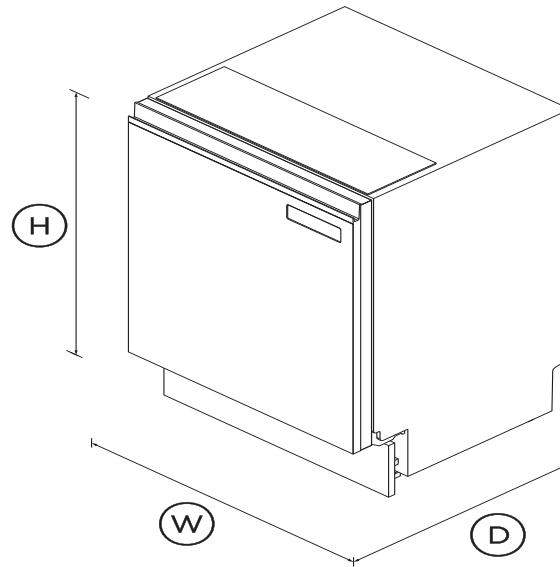

DIMENSIONS

Height	820 - 880mm
Width	597mm
Depth	574mm

FEATURES & BENEFITS

Seamless design

Install this dishwasher flush under your benchtop with minimal gaps. Designed to match our Contemporary family of appliances with a recessed handle for a seamless finish in your kitchen.