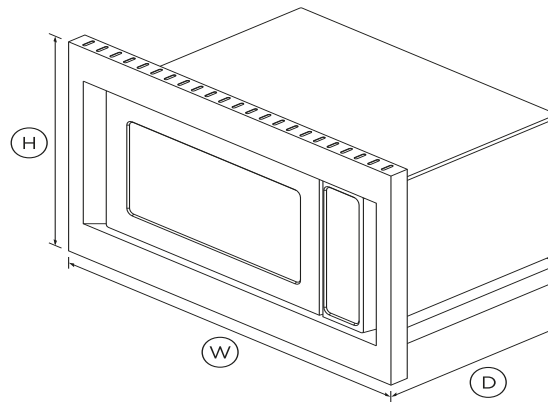

Traditional Microwave Trim Kit, 30"

Series 5 | Contemporary

Stainless Steel

Blends the 24" Traditional Microwave into your existing cabinetry seamlessly.

DIMENSIONS

Height	17 7/8"
Width	29 7/8"
Depth	0 7/8"

SPECIFICATIONS

Product dimensions

Depth	0 7/8"
Height	17 7/8"
Width	29 7/8"

SKU	81228
-----	-------

Other product downloads available at fisherpaykel.com

Service & Warranty

Installation Guide

A PEACE OF MIND SALE