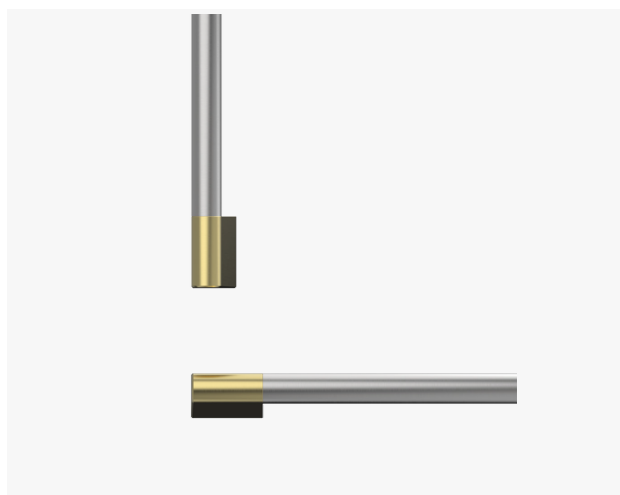

Professional Round Flush Handle Kit for Integrated Refrigerator Freezer, 30"

SKU

26771

The product dimensions and specifications in this page apply to the specific product and model. Under our policy of continuous improvement, these dimensions and specifications may change at any time. You should therefore check with Fisher & Paykel's Customer Care Centre to ensure this page correctly describes the model currently available. ? Fisher & Paykel Appliances Ltd 2020

Customize your Integrated Refrigerator Freezer, 30" to complement your kitchen interior with this Handle Kit, featuring a brushed satin finish and brass off-stands.

- Designed for the Integrated Refrigerator Freezer, 30"
- Stainless steel handles with brass-colored off-stands, ideal for both light and dark kitchens
- PVD coated
- Two pieces supplied