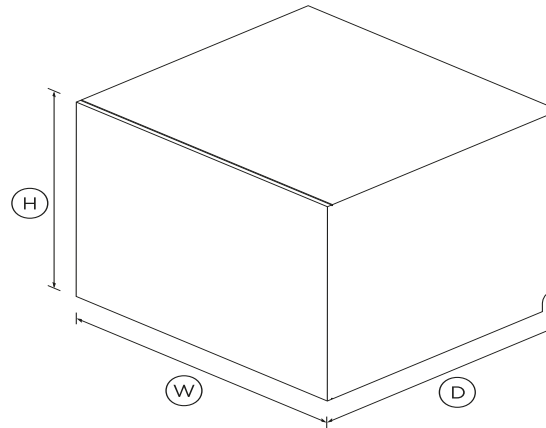

Integrated Single DishDrawer™ Dishwasher, Tall

Series 9 | Integrated

Panel Ready

Integrating into your kitchen design seamlessly, with extra height for larger dishes in the tall top drawer.

- With extra height for taller dishes, and customisable internal shelving
- Knock to pause function is perfect if you miss a dish
- Quick wash, Sanitise and Extra Dry options provide superior performance
- Customise with your own front panel and handle to match your kitchen cabinetry, or choose our stainless steel panel

DIMENSIONS

Height	454mm
Width	599mm
Depth	571mm

SPECIFICATIONS

Accessories

Black stainless steel door panel	ADDD60STPB
Contemporary round handle	AHS-OBDD-60S
Contemporary square black	AHD3-OBDD-60B
Contemporary square fine	AHD5-OBDD-60SB
Contemporary square fine	AHD5-OBDD-60S
Contemporary square handle	AHD3-OBDD-60S
Cutlery basket	•

Knife clip and multipurpose	•
Stainless steel door panel	ADDD60STPX

Capacity and loading

Accommodates round plates	310mm
Adjustable height, foldable	•
Fold down tines	•
Pitch adjustable tines	•
Place settings	16
Place settings per drawer	8

Amperage **4.2A**

Product dimensions

Depth **571mm**

Height **454mm**

Width **599mm**

Wash Program Modifiers

Extra Dry •

Quick •