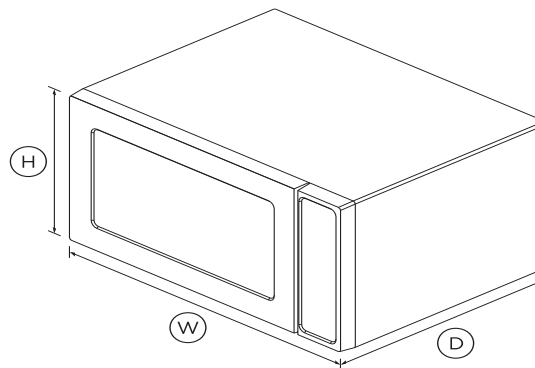

DIMENSIONS

Paykel's Customer Care Centre to ensure this page correctly describes the model currently available. ? Fisher & Paykel Appliances Ltd 2020

SPECIFICATIONS

Controls

Sensor Cook Settings	8

Functions

Popcorn	•

SKU	70996

The product dimensions and specifications in this page apply to the specific product and model. Under our policy of continuous improvement, these dimensions and specifications may change at any time. You should therefore check with Fisher &