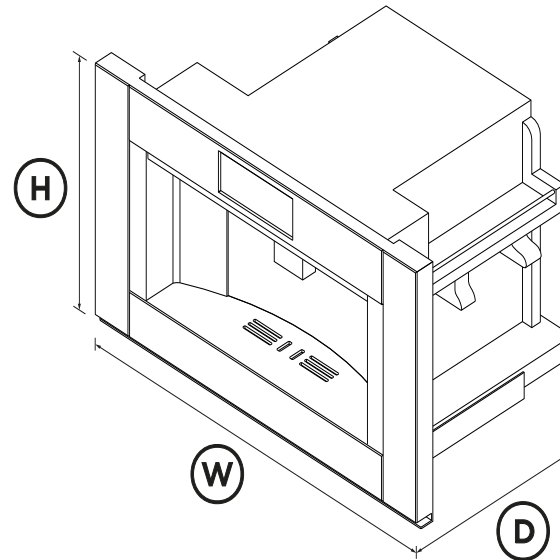

DIMENSIONS

Height	18 1/2"
Width	29 13/16"
Depth	19 1/8"

FEATURES & BENEFITS

COFFEE CHOICE

Our coffee maker has 13 different options to suit individual taste and selection - from Americano to Macchiato

SELF CLEANING