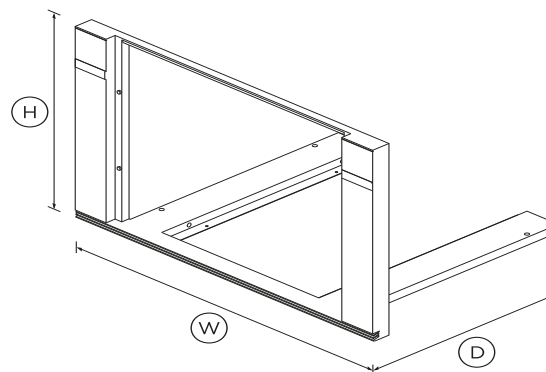

- This is Minimal style, to pair with other Minimal style products

DIMENSIONS

Height	478mm
Width	757mm
Depth	530mm

The product dimensions and specifications in this page apply to the specific product and model. Under our policy of continuous improvement, these dimensions and specifications may change at any time. You should therefore check with Fisher & Paykel's Customer Care Centre to ensure this page correctly describes the model currently available. ? Fisher & Paykel Appliances Ltd 2020

SPECIFICATIONS

Product dimensions

Depth	530mm
Height	478mm
Width	757mm

SKU	81940
-----	-------

Other product downloads available at fisherpaykel.com

Service & Warranty

Installation Guide - Coffee Maker Trim Kit