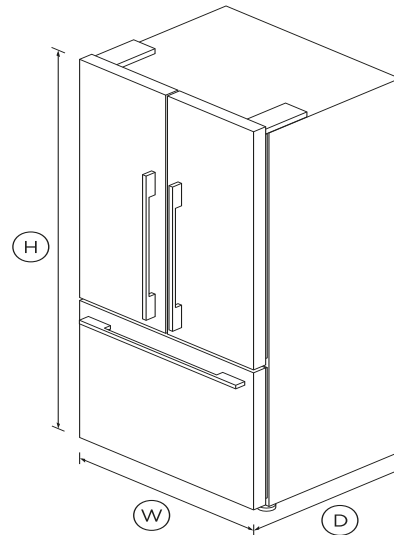

Freestanding French Door Refrigerator Freezer, 32", 16.9 cu ft, Ice

Series 7 | Contemporary

Stainless Steel | French hinge

Designed for those who need plenty of flexible space for their food storage, with a stylish, flush-fit stainless steel finish.

DIMENSIONS

Height	67 1/2"
Width	31 3/32"
Depth	27 3/8"

FEATURES & BENEFITS

ActiveSmart™ Foodcare

This refrigerator freezer adapts to daily use by cooling and defrosting only when needed. ActiveSmart™ Foodcare technology uses energy efficiently without compromising on food care.

Sabbath mode **•**

Product dimensions

Depth	27 3/8"
Height	67 1/2"
Width	31 3/32"

Warranty

Parts and labour	2 years
Sealed system parts and labor	additional 3 years

SKU **25802**

The product dimensions and specifications in this page apply to the specific product and model. Under our policy of continuous improvement, these dimensions and specifications may change at any time. You should therefore check with Fisher & Paykel's Customer Care Centre to ensure this page correctly describes the model currently available. ? Fisher & Paykel Appliances Ltd 2020