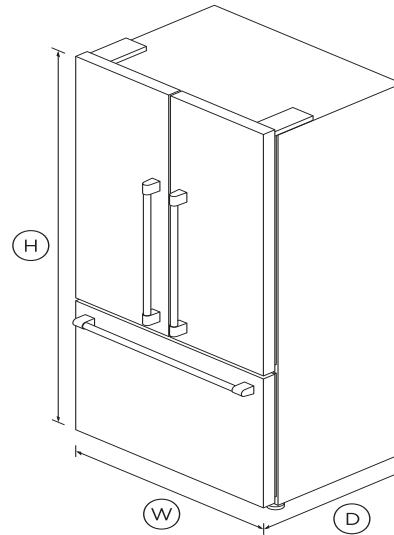

# Freestanding French Door Refrigerator Freezer, 36", 20.1 cu ft, Ice

Series 7 | Professional

Stainless Steel | French hinge

Styled like a refrigerator found in a professional kitchen, with serious storage capacity and stylish stainless steel finish.

## DIMENSIONS

Height	70 15/32"
Width	35 7/16"
Depth	27 3/8"