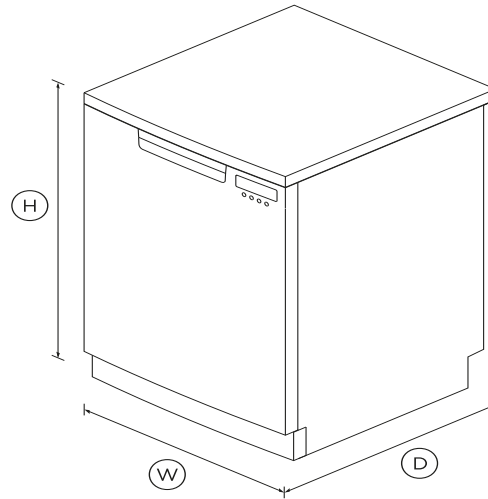

DIMENSIONS

Height	850 - 870mm
Width	597mm
Depth	600mm

FEATURES & BENEFITS

A reliable wash

A three stage filtration system results in a superior clean. Cup racks, wine glass supports and cutlery basket allow safe and easy cleaning of everyday items. A rinse aid indicator reminds you to top up for squeaky-clean dishes.

Drier dishes

ThermoDry technology removes moisture from the final hygienic hot rinse leaving your dishes with an ultra dry finish.

SPECIFICATIONS

Capacity and loading

Accommodates round plates	300mm
Adjustable height, foldable	•
Easy lift adjustable upper	•
Fold down tines	•
Full width cutlery/utensil tray	•
Height adjustable rear wine	•
Place settings	15
Wine glass supports	•