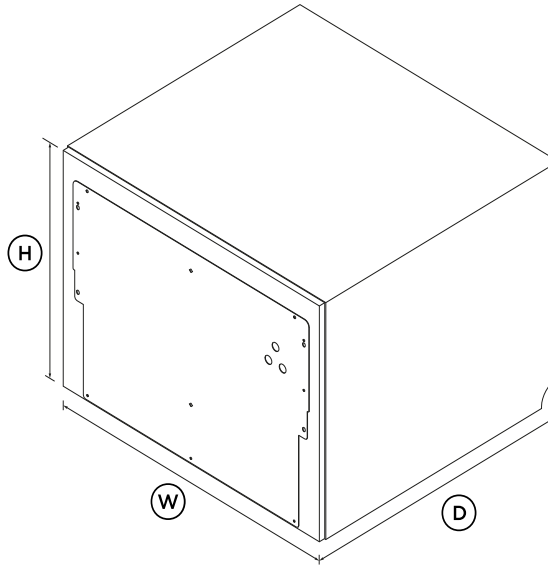

Integrated Single DishDrawer™ Dishwasher, Tall, Sanitise

Series 11 | Integrated

Panel Ready

Place anywhere in your kitchen at bench height for easy loading and seamless integration. Features a premium stainless steel interior.

DIMENSIONS

Height	454mm
Width	599mm
Depth	553mm

FEATURES & BENEFITS

Seamless Integration

With the flexibility of ergonomic placement and function, single DishDrawer™ Dishwashers can be distributed throughout the kitchen to support patterns of use. The touch-sensitive control panel is located inside this Integrated model, leaving an uninterrupted exterior that blends seamlessly with surrounding cabinetry.