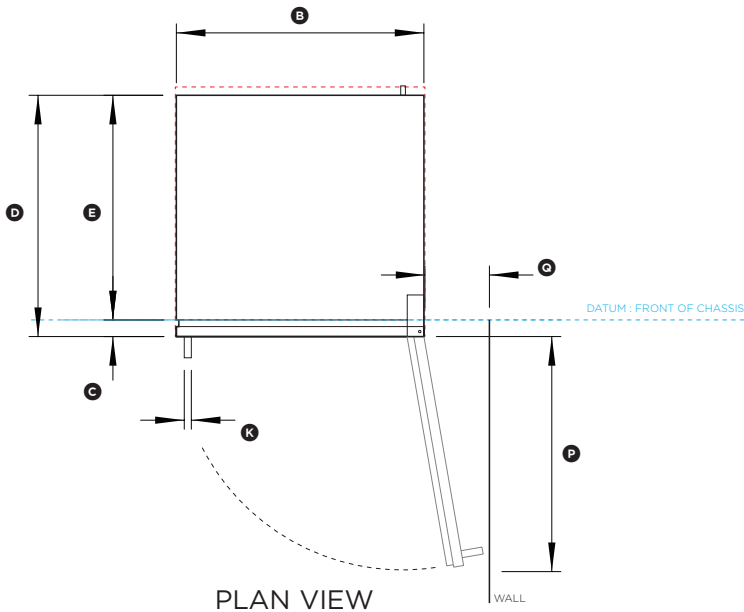

FISHER & PAYKEL

DATA SHEET 595mm Wine Cabinet Slide-In

Model no:
RS60RDWX1

Dimensions	mm
Ⓐ Overall height* of wine cabinet	830
Ⓑ Overall width of wine cabinet	595
Ⓒ Depth of wine cabinet door and gasket (excludes handle)	40
Ⓓ Overall depth of wine cabinet (excludes handle)	580
Ⓔ Depth of wine cabinet chassis (does not include door)	540
Ⓕ Height from bottom datum to top of wine cabinet chassis**	800
Ⓖ Height of feet (adjustable)	20
Ⓙ Height from bottom datum to bottom of door	95
Ⓚ Height from bottom datum to bottom of handle	175
Ⓛ Height from bottom datum to top of handle	720
Ⓜ Width of handle	17
Ⓝ Depth of handle (measured from front of door)	51
Ⓞ Distance from left edge of wine cabinet to centre of handle	27.5
Ⓟ Depth of toe-kick measured from front of door	120
Ⓠ Height of hinge from top of door	10
Ⓡ Depth of door (widest opening) measured from front of door	565
Ⓢ Minimum door clearance to adjacent wall (full door rotation)	155

* Includes mounted feet

** Does not include hinge

Clearances Dimensions	mm
Overall height of cavity	835
Overall width of cavity	600
Overall depth of cavity - to chassis (proud install)	565
Overall depth of cavity - to flat door (flush install)	600

INDICATES PRODUCT DATUM
INDICATES CLEARANCES

DATE: 12.07.2017

IMPORTANT NOTE: Throughout this guide, dimensions may vary by $\pm 2\text{mm}$ (1/16"). Please read the installation manual for detailed information on installing the product. For full installation instructions & specifications visit fisherpaykel.com