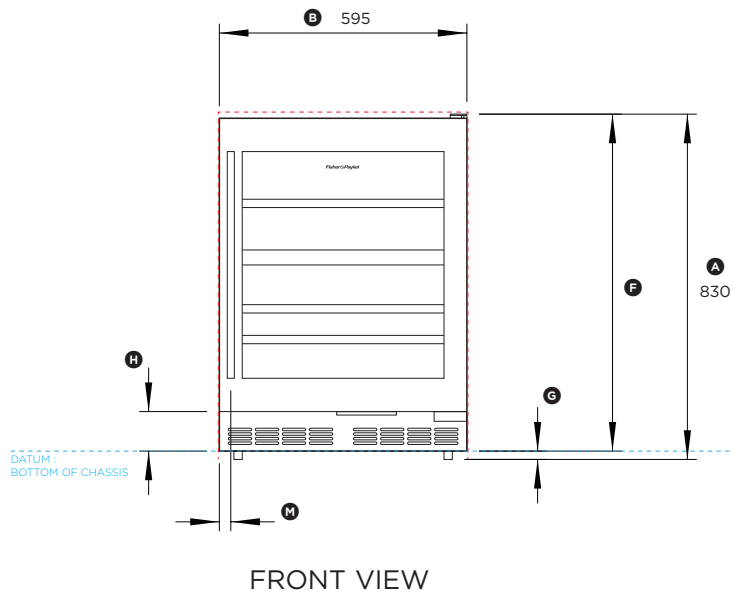

FISHER & PAYKEL

DATA SHEET 595mm Wine Cabinet Slide-In

Model no:
RS60RDWX1

Dimensions	mm
Ⓐ Overall height* of wine cabinet	830
Ⓑ Overall width of wine cabinet	595
Ⓒ Depth of wine cabinet door and gasket (excludes handle)	40
Ⓓ Overall depth of wine cabinet (excludes handle)	580
Ⓔ Depth of wine cabinet chassis (does not include door)	540
Ⓕ Height from bottom datum to top of wine cabinet chassis**	800
Ⓖ Height of feet (adjustable)	20
Ⓙ Height from bottom datum to bottom of door	95
Ⓚ Height from bottom datum to bottom of handle	175
Ⓛ Height from bottom datum to top of handle	720
Ⓜ Width of handle	17
Ⓝ Depth of handle (measured from front of door)	51
Ⓞ Distance from left edge of wine cabinet to centre of handle	27.5
Ⓟ Depth of toe-kick measured from front of door	120
Ⓠ Height of hinge from top of door	10
Ⓡ Depth of door (widest opening) measured from front of door	565
Ⓢ Minimum door clearance to adjacent wall (full door rotation)	155

* Includes mounted feet

** Does not include hinge

Clearances Dimensions	mm
Overall height of cavity	835
Overall width of cavity	600
Overall depth of cavity - to chassis (proud install)	565
Overall depth of cavity - to flat door (flush install)	600

INDICATES PRODUCT DATUM
INDICATES CLEARANCES

DATE: 12.07.2017

IMPORTANT NOTE: Throughout this guide, dimensions may vary by $\pm 2\text{mm}$ (1/16"). Please read the installation manual for detailed information on installing the product. For full installation instructions & specifications visit fisherpaykel.com