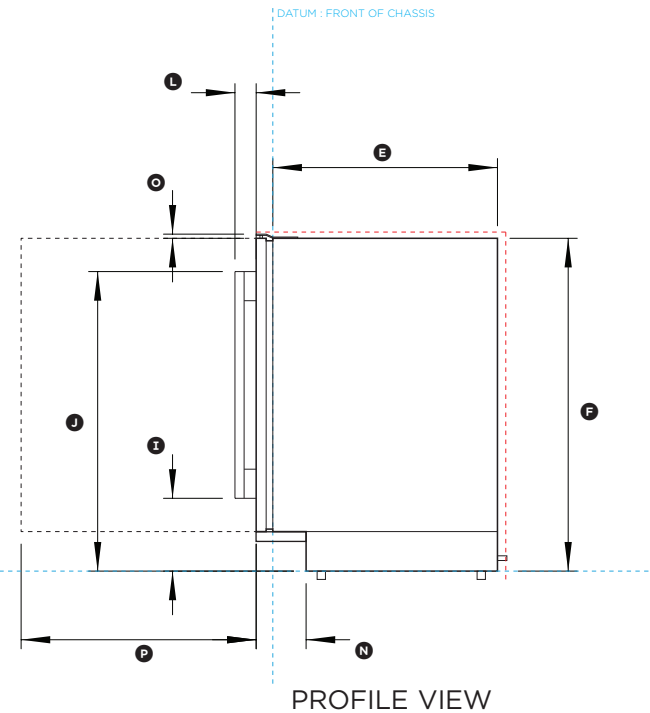

FISHER & PAYKEL

DATA SHEET 595mm Wine Cabinet Slide-In

Model no:
RS60RDWX1

Dimensions	mm
Ⓐ Overall height* of wine cabinet	830
Ⓑ Overall width of wine cabinet	595
Ⓒ Depth of wine cabinet door and gasket (excludes handle)	40
Ⓓ Overall depth of wine cabinet (excludes handle)	580
Ⓔ Depth of wine cabinet chassis (does not include door)	540
Ⓕ Height from bottom datum to top of wine cabinet chassis**	800
Ⓖ Height of feet (adjustable)	20
Ⓙ Height from bottom datum to bottom of door	95
Ⓚ Height from bottom datum to bottom of handle	175
Ⓛ Height from bottom datum to top of handle	720
Ⓜ Width of handle	17
Ⓝ Depth of handle (measured from front of door)	51
Ⓞ Distance from left edge of wine cabinet to centre of handle	27.5
Ⓟ Depth of toe-kick measured from front of door	120
Ⓠ Height of hinge from top of door	10
Ⓡ Depth of door (widest opening) measured from front of door	565
Ⓢ Minimum door clearance to adjacent wall (full door rotation)	155

* Includes mounted feet

** Does not include hinge

Clearances Dimensions	mm
Overall height of cavity	835
Overall width of cavity	600
Overall depth of cavity - to chassis (proud install)	565
Overall depth of cavity - to flat door (flush install)	600

INDICATES PRODUCT DATUM
INDICATES CLEARANCES

DATE: 12.07.2017

IMPORTANT NOTE: Throughout this guide, dimensions may vary by $\pm 2\text{mm}$ (1/16"). Please read the installation manual for detailed information on installing the product. For full installation instructions & specifications visit fisherpaykel.com