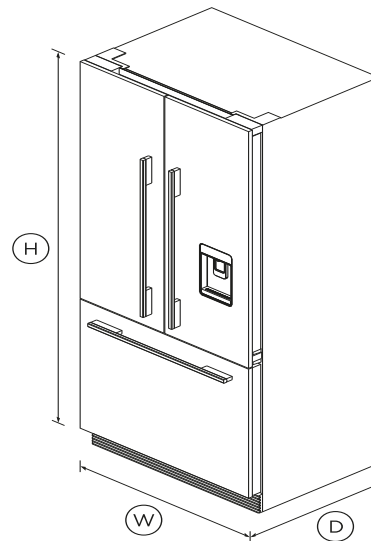

Integrated French Door Refrigerator Freezer, 80cm, Ice & Water

Series 7 | Integrated

Stainless Steel | French hinge

This large capacity refrigerator with bottom freezer seamlessly integrates into your kitchen, fitting flush into your cabinetry.

- Stainless steel door panels and handles are available for separate purchase

DIMENSIONS

Height	1798mm
Width	796mm
Depth	606mm

FEATURES & BENEFITS

Perfect Fit

These models fit flush and have minimal gaps, with no visible hinges. Purchase our stainless steel door panel and handles separately for a sleek, modern finish that complements your kitchen's style.