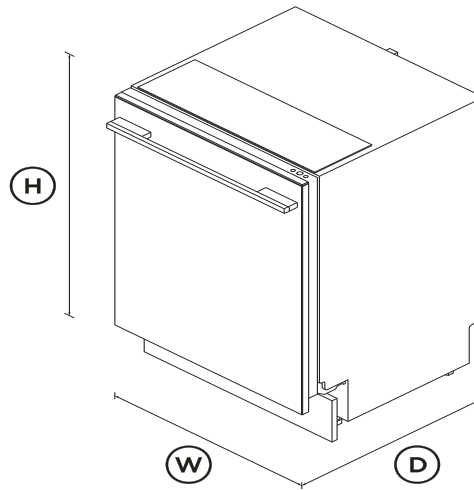

DIMENSIONS

Height	33 3/4 - 36 1/8"
Width	23 1/2"
Depth	21 13/16"

FEATURES & BENEFITS

Seamless integration

Customize your dishwasher with a panel and handle matching your cabinetry, for a seamless finish in your kitchen.