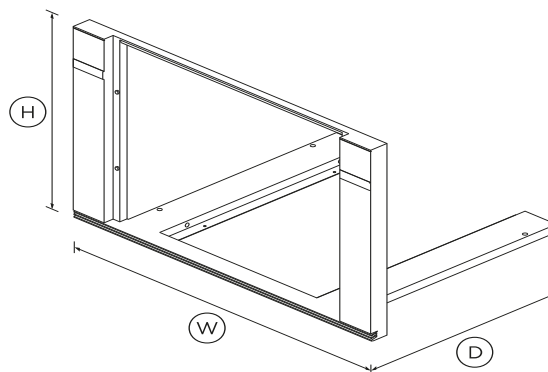

- This is Minimal style, to pair with other Minimal style products

DIMENSIONS

Height	18 13/16"
Width	29 13/16"
Depth	20 7/8"

The product dimensions and specifications in this page apply to the specific product and model. Under our policy of continuous improvement, these dimensions and specifications may change at any time. You should therefore check with Fisher & Paykel's Customer Care Centre to ensure this page correctly describes the model currently available. ? Fisher & Paykel Appliances Ltd 2020

SPECIFICATIONS

Product dimensions

Depth	20 7/8"
Height	18 13/16"
Width	29 13/16"

SKU	81939
-----	-------

Other product downloads available at fisherpaykel.com

- [↓](#) Service & Warranty
- [↓](#) Installation Guide - Coffee Maker
- [↓](#) Installation Guide - Microwave Oven
- [↓](#) Guide d'installation - Coffee Maker Trim Kit FR
- [↓](#) Guide d'installation - Microwave Oven Trim Kit FR
- [↓](#) Planning Guide - Minimal 30" Built-in Ovens and Companions