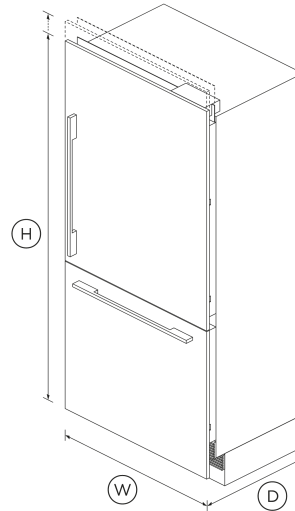

36" Series 7 Integrated Refrigerator Freezer, Ice

Integrated

Choose a roomy refrigerator with ice maker. Fits flush with your custom cabinetry or with our stainless steel panels.

- ActiveSmart™ technology helps keep food fresher for longer by constantly maintaining the ideal temperature
- Customize with your own kitchen cabinetry or purchase our stainless steel door panel accessory
- Spacious bottom freezer with full extension drawer, and Internal ice maker with boost for busy times
- Can be fitted for a height of 80 or 84 inches

DIMENSIONS

Height	79 13/16 "
Width	35 1/16 "
Depth	23 3/4 "

FEATURES & BENEFITS

ActiveSmart™ Foodcare

ActiveSmart™ Foodcare learns how you live. It's technology which understands how you use your refrigerator and adjusts temperature, airflow and humidity inside to help keep food fresher for longer.