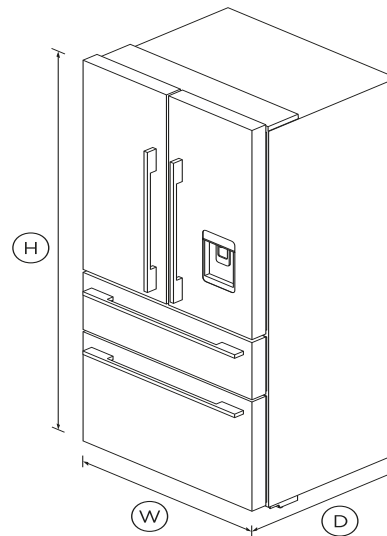

Freestanding French Door Refrigerator Freezer, 32", 16.8 cu ft, Ice & Water

Series 7 | Contemporary

Stainless Steel | French hinge

Designed for those who need plenty of flexible space. Counter-depth design, with a stylish stainless steel finish for a seamless look.

- With SmartTouch control panel for ease of use

DIMENSIONS

Height	70 1/2"
Width	31 1/8"
Depth	27 1/16"

FEATURES & BENEFITS

ActiveSmart™ Foodcare

ActiveSmart™ Foodcare learns how you live. It is technology which understands how you use your refrigerator and adjusts temperature, airflow and humidity inside to help keep food fresher for longer.

The slimline water dispenser is easy to use. The angled water delivery means that almost any size or shape of vessel can be filled, while taking up no storage space in the door.

Ice maker

The internal ice maker delivers fresh ice to a dedicated freezer bin. Simply turn it off to free up freezer space or during busy times boost ice production by up to 30%.