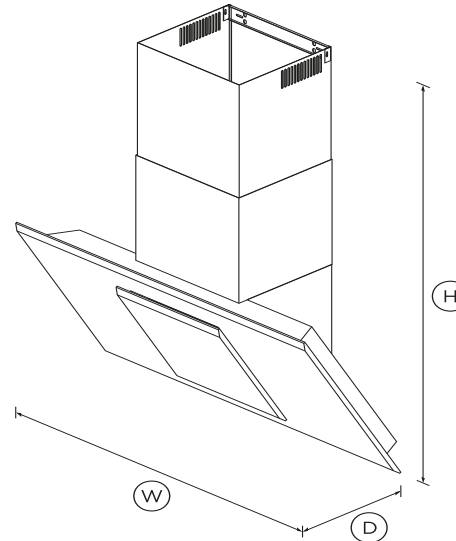

Wall Range Hood, 30", Pyramid Chimney

Series 7 | Contemporary

Stainless Steel

The wall chimney range hood has a contemporary styling, extracting steam, grease and cooking odors quietly and efficiently.

- With four fan speeds, select the perfect extraction rate for your cooking
- Edge-to-edge extraction for increased performance
- Powerful 600CFM maximum airflow

DIMENSIONS

Height	25 13/16 - 43 1/16"
Width	29 3/4"
Depth	19 11/16"

FEATURES & BENEFITS

Quiet and effective

Odors can linger in the kitchen well after cooking is finished. This vent hood offers four fan speeds for powerful extraction to ensure steam and smells are quickly removed.

Performance

Extraction type	Surface
Fan speeds	4
Filter type	Mesh

Power requirements

Supply voltage **120V**

Product dimensions

Depth	19 11/16"
Height	25 13/16 - 43 1/16"
Width	29 3/4"

Product information

Control type	Soft-touch
--------------	------------