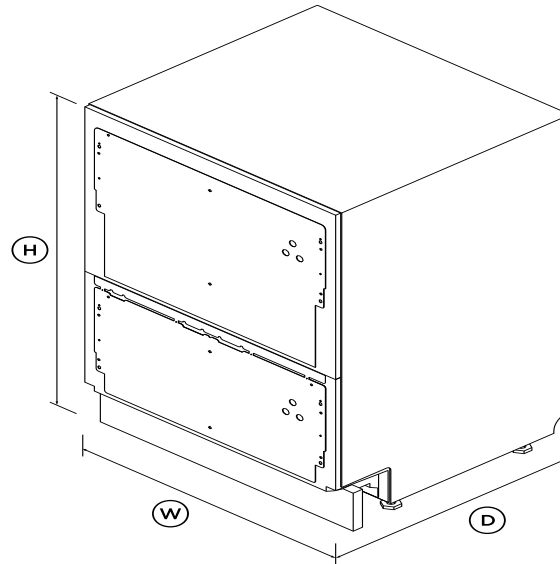

# Integrated Double DishDrawer™ Dishwasher, Tall

Series 11 | Integrated

Panel Ready

Integrates seamlessly into kitchen cabinetry. Each drawer features a premium stainless steel interior and operates independently, for flexible washing.

## DIMENSIONS

Height	865 - 925mm
Width	599mm
Depth	553mm