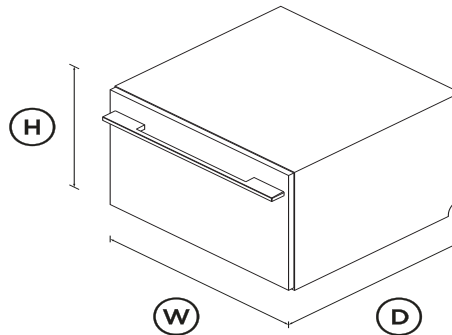

DIMENSIONS

Height	16 1/8"
Width	23 9/16"
Depth	21 3/4"

FEATURES & BENEFITS

Seamless integration

Slide your DishDrawer™ Dishwasher into an existing kitchen space or integrate into kitchen cabinetry, for a seamless look whilst delivering superior dish care.