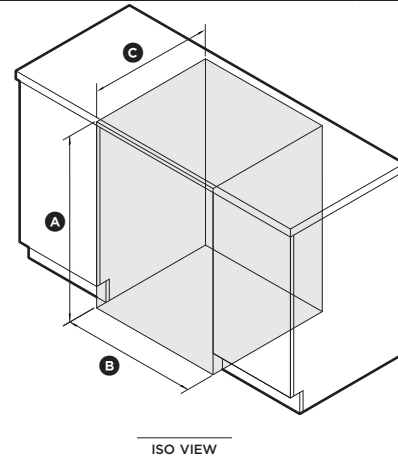

ACCESORIES

- ① Kickstrip
- ② Two cutlery basket
- ③ Knife clip and multipurpose clip

FISHER & PAYKEL

SPECIFICATION GUIDE

DOUBLE DISHDRAWER™ DISHWASHER SERIES 7, CONTEMPORARY STYLE

SPECIFICATIONS

Model No.	DD60DCX9, DD60DCHX9, DD60DCW9
Dimensions	H 820 - 880mm x W 599mm x D 573mm
Weight	51kg
Electrical	
Supply	220-240V, 50Hz
Service	8.2A
Receptacle	3 pin earthing-type
Plumbing	
Supply	3/4" BSP (GB20) to suit flat washer.
Pressure	Water softener models: max. 1 MPa (145 psi), min. 0.1 MPa (14.5 psi) Non-water softener models: max. 1 MPa (145 psi), min. 0.03 MPa (4.3 psi)

PLUMBING AND ELECTRICAL

Service outlet at rear extends both sides, hoses and cords can be routed to either or both sides

PRODUCT DIMENSIONS

CAVITY DIMENSIONS: STANDARD INSTALLATION

	mm
Ⓐ Overall height*	820 - 880
Ⓑ Overall width	599
Ⓒ Overall depth	573
Ⓓ Height of upper front panel	393
Ⓔ Height of lower front panel	312
Ⓕ Depth of front panels	20
Ⓖ Depth of toe kick recess	38 - 54
Ⓗ Height from floor to front panel base*	100 - 160
Ⓘ Depth of open drawer	547

*Depending on adjustment of levelling feet

	mm
Ⓐ Overall height*	min 820
Ⓑ Overall width	600
Ⓒ Overall depth**	580

*Depending on adjustment of levelling feet
**Includes front panels