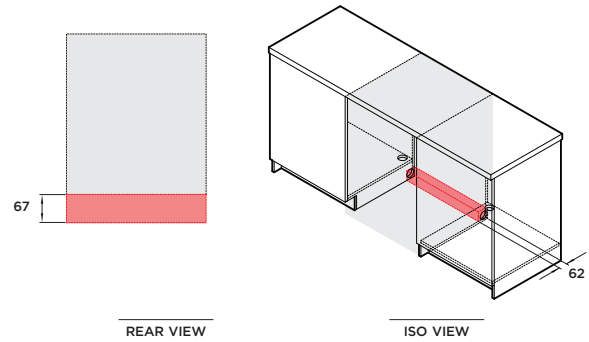

ACCESORIES

- ① Kickstrip
- ② Two cutlery basket
- ③ Knife clip and multipurpose clip

FISHER & PAYKEL

SPECIFICATION GUIDE

DOUBLE DISHDRAWER™ DISHWASHER SERIES 7, CONTEMPORARY STYLE

SPECIFICATIONS

Model No.	DD60DCX9, DD60DCHX9, DD60DCW9
Dimensions	H 820 - 880mm x W 599mm x D 573mm
Weight	51kg
Electrical	
Supply	220-240V, 50Hz
Service	8.2A
Receptacle	3 pin earthing-type
Plumbing	
Supply	3/4" BSP (GB20) to suit flat washer.
Pressure	Water softener models: max. 1 MPa (145 psi), min. 0.1 MPa (14.5 psi) Non-water softener models: max. 1 MPa (145 psi), min. 0.03 MPa (4.3 psi)

PLUMBING AND ELECTRICAL

Service outlet at rear extends both sides, hoses and cords can be routed to either or both sides

PRODUCT DIMENSIONS

CAVITY DIMENSIONS: STANDARD INSTALLATION

	mm
Ⓐ Overall height*	820 - 880
Ⓑ Overall width	599
Ⓒ Overall depth	573
Ⓓ Height of upper front panel	393
Ⓔ Height of lower front panel	312
Ⓕ Depth of front panels	20
Ⓖ Depth of toe kick recess	38 - 54
Ⓗ Height from floor to front panel base*	100 - 160
Ⓘ Depth of open drawer	547

*Depending on adjustment of levelling feet

	mm
Ⓐ Overall height*	min 820
Ⓑ Overall width	600
Ⓒ Overall depth**	580

*Depending on adjustment of levelling feet
**Includes front panels