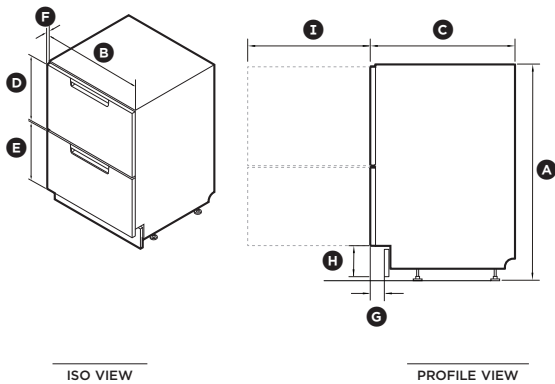

ACCESORIES

- ① Kickstrip
- ② Two cutlery basket
- ③ Knife clip and multipurpose clip

FISHER & PAYKEL

SPECIFICATION GUIDE

DOUBLE DISHDRAWER™ DISHWASHER SERIES 7, CONTEMPORARY STYLE

SPECIFICATIONS

Model No.	DD60DCX9, DD60DCHX9, DD60DCW9
Dimensions	H 820 - 880mm x W 599mm x D 573mm
Weight	51kg
Electrical	
Supply	220-240V, 50Hz
Service	8.2A
Receptacle	3 pin earthing-type
Plumbing	
Supply	3/4" BSP (GB20) to suit flat washer.
Pressure	Water softener models: max. 1 MPa (145 psi), min. 0.1 MPa (14.5 psi) Non-water softener models: max. 1 MPa (145 psi), min. 0.03 MPa (4.3 psi)

PLUMBING AND ELECTRICAL

Service outlet at rear extends both sides, hoses and cords can be routed to either or both sides

PRODUCT DIMENSIONS

CAVITY DIMENSIONS: STANDARD INSTALLATION

	mm
Ⓐ Overall height*	820 - 880
Ⓑ Overall width	599
Ⓒ Overall depth	573
Ⓓ Height of upper front panel	393
Ⓔ Height of lower front panel	312
Ⓕ Depth of front panels	20
Ⓖ Depth of toe kick recess	38 - 54
Ⓗ Height from floor to front panel base*	100 - 160
Ⓘ Depth of open drawer	547

*Depending on adjustment of levelling feet

	mm
Ⓐ Overall height*	min 820
Ⓑ Overall width	600
Ⓒ Overall depth**	580

*Depending on adjustment of levelling feet
**Includes front panels