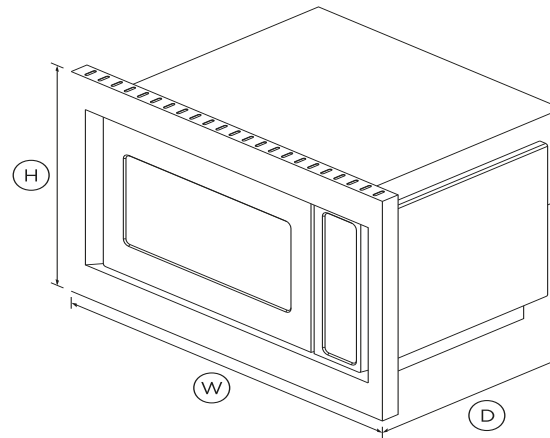

# Combination Microwave Oven Trim Kit, 30"

Series 5 | Contemporary

Stainless Steel

Blends the 24" Combination Convection Oven + Microwave (CMO-24SS-3Y) into your existing cabinetry seamlessly.

## DIMENSIONS

Height	19 <sup>5</sup> / <sub>8</sub> "
Width	29 <sup>7</sup> / <sub>8</sub> "
Depth	0 <sup>7</sup> / <sub>8</sub> "

The product dimensions and specifications in this page apply to the specific product and model. Under our policy of continuous improvement, these dimensions and specifications may change at any time. You should therefore check with Fisher & Paykel's Customer Care Centre to ensure this page correctly describes the model currently available. Â© Fisher & Paykel Appliances Ltd 2019.

### Product dimensions

Depth	0 <sup>7</sup> / <sub>8</sub> "
Height	19 <sup>5</sup> / <sub>8</sub> "
Width	29 <sup>7</sup> / <sub>8</sub> "

SKU	81229
-----	-------

---

Other product downloads available at [fisherpaykel.com](http://fisherpaykel.com)