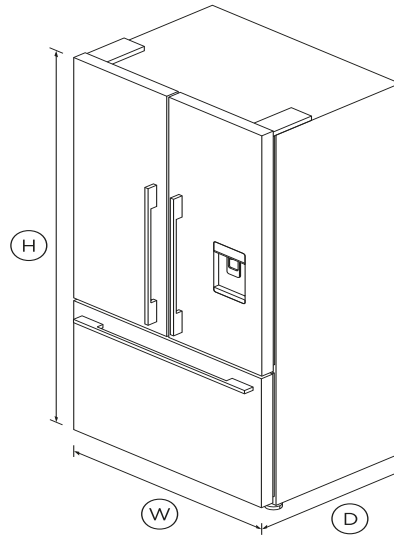

Freestanding French Door Refrigerator Freezer, 90cm, 614L, Ice & Water

Series 7 | Contemporary

Black Stainless Steel | French hinge

Our largest capacity French Door model has intuitive, flexible storage space in a striking black stainless steel finish.

| | |
|--------|--------|
| Height | 1790mm |
| Width | 900mm |
| Depth | 695mm |

FEATURES & BENEFITS

CLEVER ENERGY

Your refrigerator adapts to daily use by cooling and defrosting only when needed. This means it uses the energy it needs without compromising on food care.