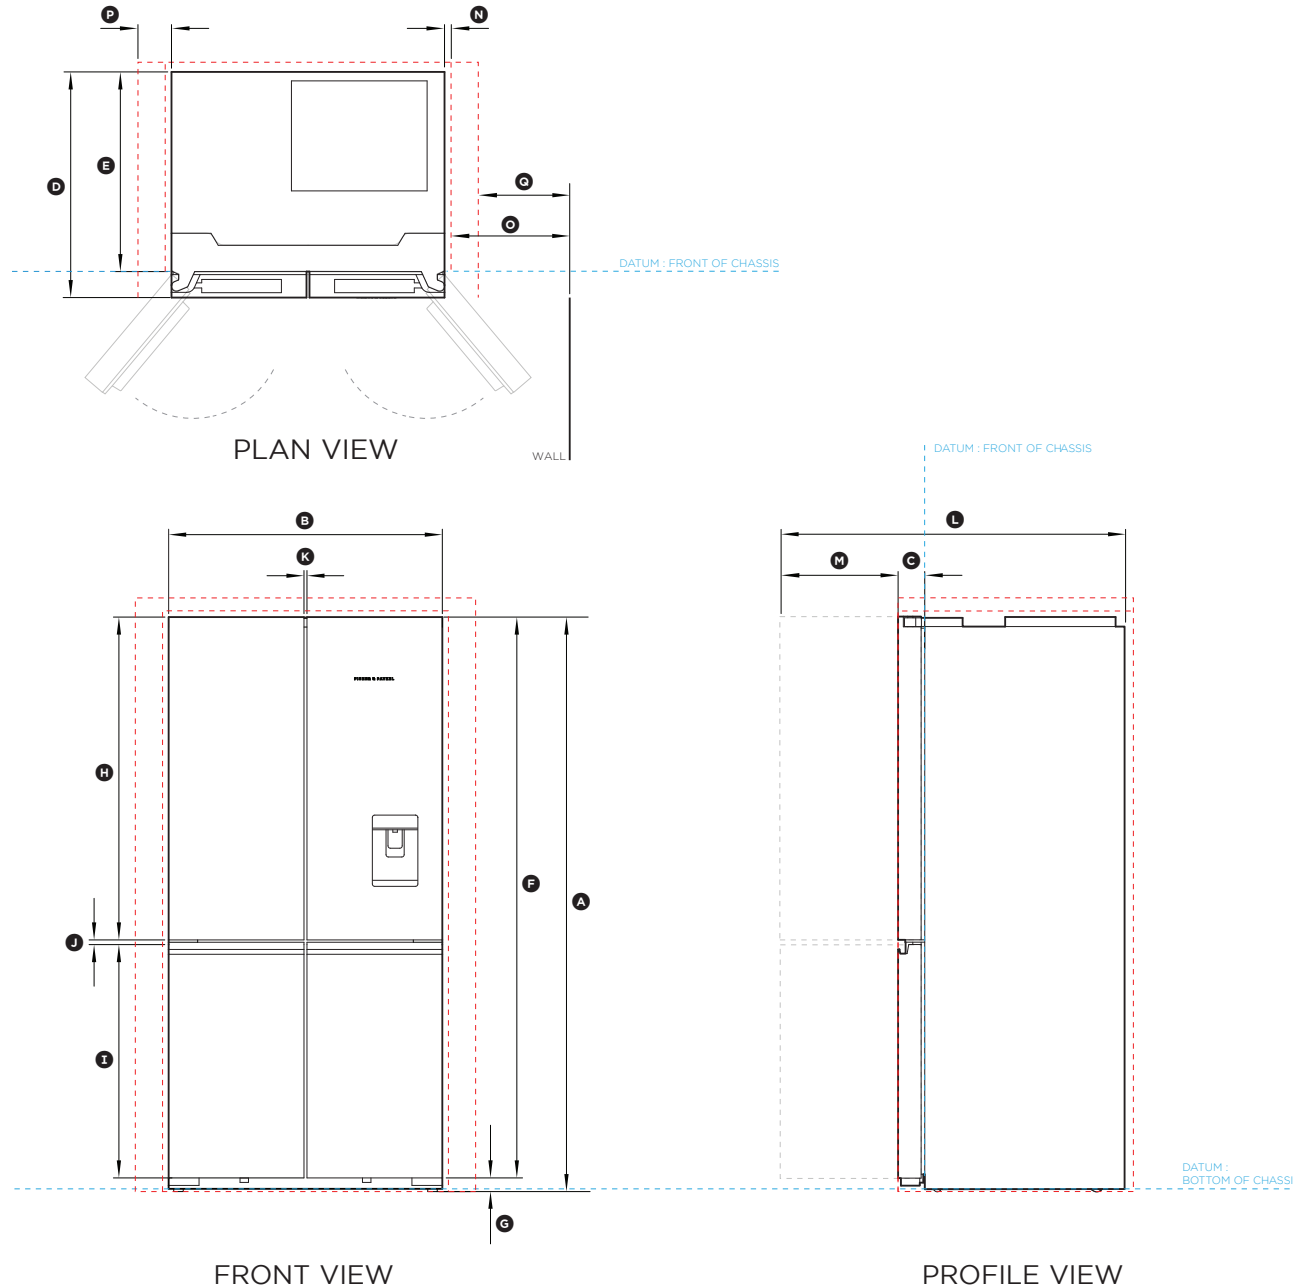

## DATA SHEET Freestanding Quad Door Refrigerator Freezer, 90.5cm

**Model no:**  
RF730QZUVB1

Product Dimensions	mm
Ⓐ Overall height of fridge	1900
Ⓑ Overall width of fridge	905
Ⓒ Depth of fridge door and gasket (excludes handle)	88
Ⓓ Depth of fridge door and chassis (excludes handle)	748
Ⓔ Depth of fridge chassis (does not include fridge door)	660
Ⓕ Height with bottom datum to top of fridge door	1855
Ⓖ Height of feet (adjustable)	45
Ⓗ Height of top door	1068
Ⓙ Height of bottom door	772
Ⓚ Distance between top and bottom door panels	16
Ⓛ Distance between left and right door panels	10
Ⓛ Depth with door open - from rear of fridge - 90° rotation	1142
Ⓜ Depth with door open - from flush with door - 90° rotation	394

Cavity Dimensions Proud	mm
Ⓝ Side clearance full rotation	20
Ⓞ Door clearance to side wall	350

Cavity Dimensions Flush	mm
Ⓟ Side clearance full rotation	110
Ⓠ Door clearance to side wall	260

Minimum Clearances Proud	mm
Overall internal height	1920
Overall width	945
Overall depth	690

Minimum Clearances Flush	mm
Overall internal height	1945
Overall width	1125
Overall depth	778

INDICATES PRODUCT DATUM -----  
INDICATES CABINETRY CLEARANCES - - - - -

DATE: 27.10.2022

IMPORTANT NOTE: Throughout this guide, dimensions may vary by  $\pm 2\text{mm}$  (1/16"). Please read the installation manual for detailed information on installing the product. For full installation instructions & specifications visit [fisherpaykel.com](http://fisherpaykel.com)

0 100 200 400  
millimetres