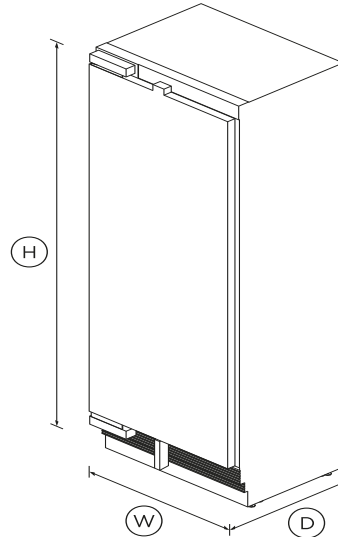

Integrated Column Freezer, 76cm, Ice

Series 11 | Integrated

Panel Ready | Left hinge

Install it separately or pair with another Column for true design freedom - this model is left hinge with stainless steel interior.

DIMENSIONS

Height	2134mm
Width	756mm
Depth	610mm

FEATURES & BENEFITS

MIX & MATCH

Integrated Column Refrigeration gives you the freedom to mix and match. Different sized Column Refrigerators and Freezers can be installed separately or paired. Finish them with our stainless steel door panels or customise to match your own kitchen cabinetry.