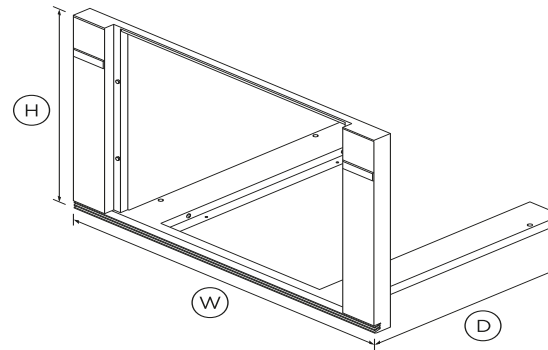

Companion Trim Kit, 30"

Series 9 | Contemporary

Black

Blends our Companion Built-In Coffee Maker (EB24DSXB1) or Combination Steam Oven (OS24NDB1) into your cabinetry seamlessly.

DIMENSIONS

Height	18 13/16"
Width	29 13/16"

SPECIFICATIONS

Product dimensions

Height	18 13/16"
Width	29 13/16"

SKU	82294
-----	-------

The product dimensions and specifications in this page apply to the specific product and model. Under our policy of continuous improvement, these dimensions and