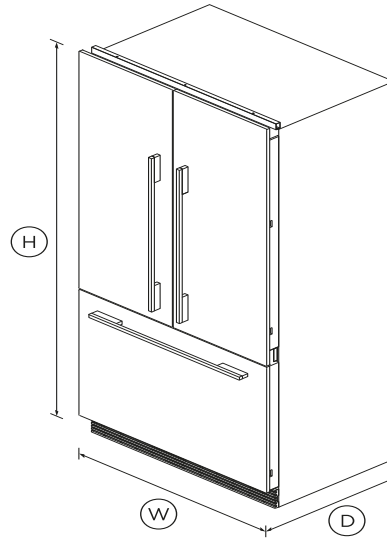

Integrated French Door Refrigerator Freezer, 36", Ice

Series 7 | Integrated

Panel Ready | French hinge

This large capacity refrigerator with bottom freezer seamlessly integrates into your kitchen, fitting flush into your cabinetry.

DIMENSIONS

Height	71 13/16"
Width	35 1/16"
Depth	23 3/4"

FEATURES & BENEFITS

ActiveSmart™ Foodcare

ActiveSmart™ Foodcare learns how you live. It's technology which understands how you use your fridge and adjusts temperature, airflow and humidity inside to help keep food fresher for longer.