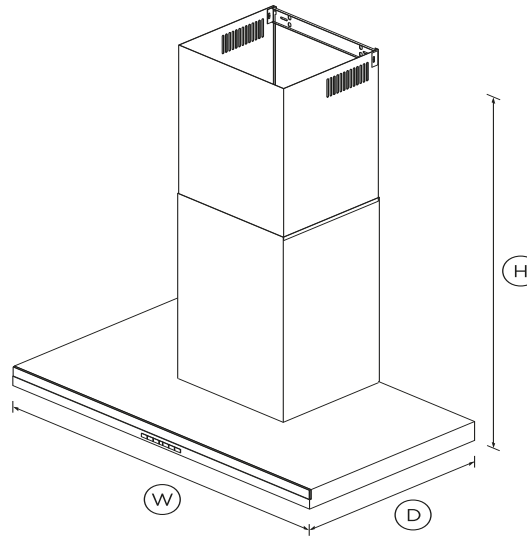

Wall Range Hood, 36", Box Chimney

Series 7 | Contemporary

Stainless Steel and Glass

The wall chimney range hood has contemporary styling, extracting steam, grease and cooking odors quietly and efficiently.

- With four fan speeds, select the perfect extraction rate for your cooking
- Energy-efficient LED lighting to illuminate your cooking surface
- Powerful 600CFM maximum airflow

DIMENSIONS

Height	23 3/4 - 41 1/16"
Width	35 3/8"
Depth	19 11/16"