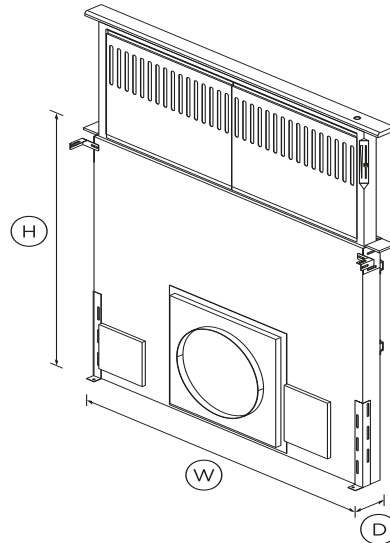

Downdraft Range Hood, 36", Telescopic

Series 7 | Professional

Stainless Steel

Perfectly hidden away behind your cooktop, this 36" downdraft range hood can be raised while cooking, for efficient extraction.

- Seamlessly integrates into your kitchen, sliding up from your cooktop when you cook
- Raises to 14" height for better steam, grease and odor-capture efficiency
- Pair with our internal 600CFM blower for quiet and effective extraction

DIMENSIONS

Height	28 1/4 - 42 1/4"
Width	36"
Depth	2 1/8"

FEATURES & BENEFITS

Quiet and effective

The downdraft system quickly and quietly extracts unwanted grease, smoke and odors through stainless steel mesh filters.

Product dimensions

Depth	2 1/8"
Height	28 1/4 - 42 1/4"
Width	36"

Product information

Control type	Slider
--------------	--------

Warranty

Parts and labour

Limited 2 years

SKU