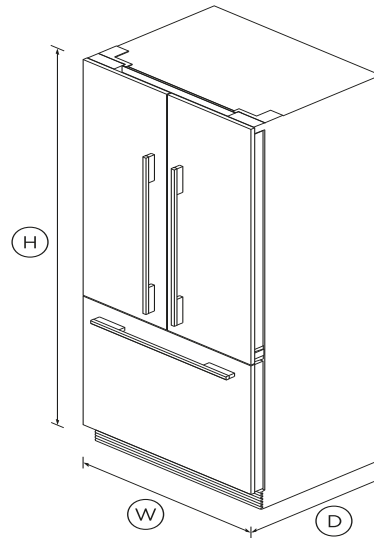

Integrated French Door Refrigerator Freezer, 32", Ice

Series 7 | Integrated

Panel Ready | French hinge

Designed to seamlessly integrate into your kitchen. With minimal gaps and no visible hinges, this model has a flush fit to suit any kitchen layout.

DIMENSIONS

Height	71 7/8"
Width	31 1/8"
Depth	23 11/16"

FEATURES & BENEFITS

Perfect Fit

These models fit flush and have minimal gaps, with no visible hinges. Our Integrated refrigeration can be seamlessly hidden behind your cabinetry or you can purchase our stainless steel door panel.