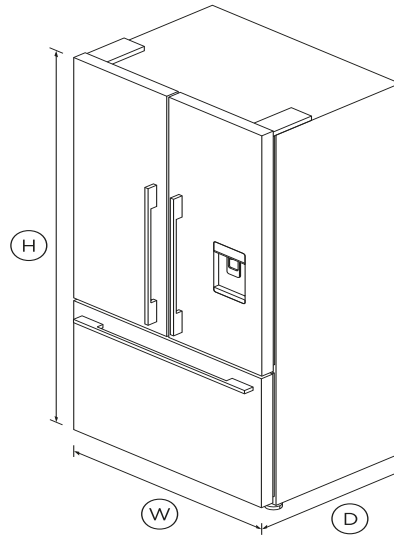

# Freestanding French Door Refrigerator Freezer, 90cm, 614L, Ice & Water

Series 7 | Contemporary

Black Stainless Steel | French hinge

Our largest capacity French Door model has intuitive, flexible storage space in a striking black stainless steel finish.

## DIMENSIONS

Height	1790mm
Width	900mm
Depth	695mm