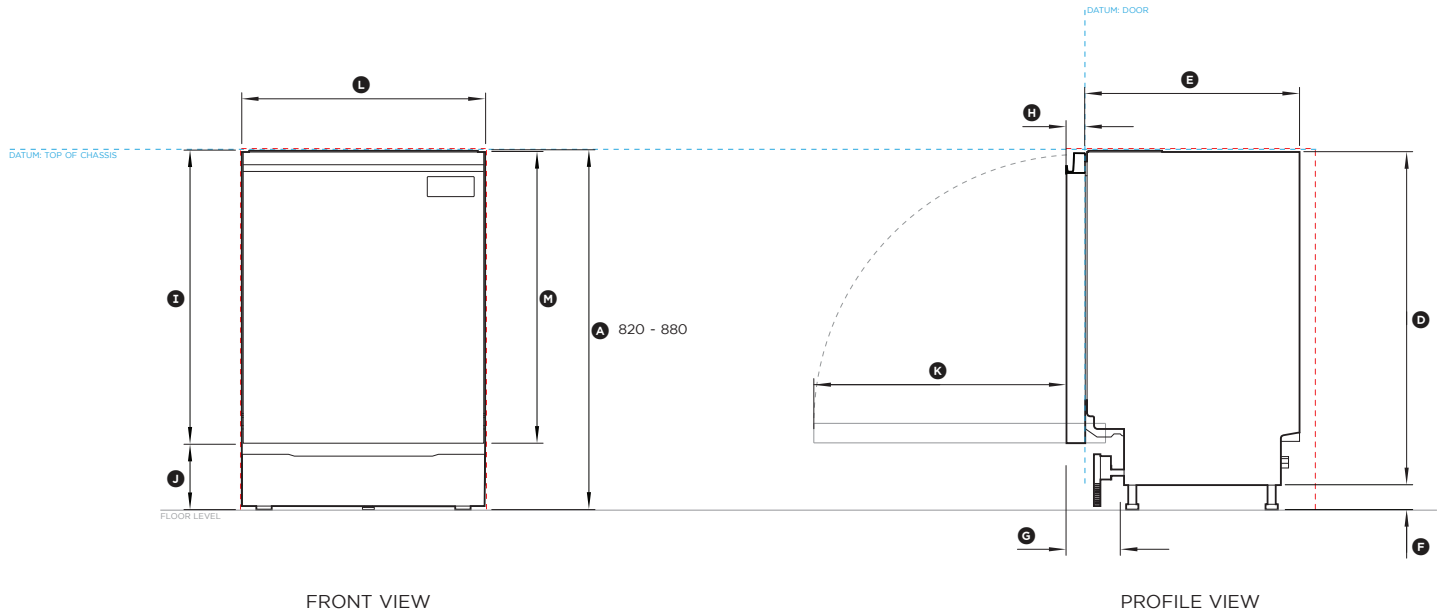

FISHER & PAYKEL

DATA SHEET

Built-under Dishwasher, 60cm

Model nos:

DW60UN4X2
 DW60UN4B2
 DW60UN2X2
 DW60UN2B2

Product Dimensions	mm
Ⓐ Overall height of product*	820 - 880
Ⓑ Overall width of product	597
Ⓒ Overall depth of product (incl. panel and hose support)	570
Ⓓ Height of chassis	820
Ⓔ Depth of chassis	521
Ⓕ Height of feet*	0 - 60
Ⓖ Depth of toe kick recess	142
Ⓗ Door panel depth	46
Ⓘ Height from top of chassis to bottom of door panel	720
Ⓚ Height from to bottom of door to floor*	103
Ⓛ Depth of door opening	620
Ⓜ Door panel width	595
Ⓝ Door panel height	717

*Depending on adjustment of levelling feet

Minimum Clearances	mm
Minimum inside height of cavity*	820
Minimum inside width of cavity	600
Minimum overall depth of cavity	580
Minimum clearance to corner cupboard	13
Minimum clearance to adjacent cupboard door	2

*Depending on adjustment of levelling feet

INDICATES PRODUCT DATUM - - - - -
 INDICATES CABINETRY CLEARANCES - - - - -

DATE: 21.03.2023

90002986A

IMPORTANT NOTE: Throughout this guide, dimensions may vary by ±2mm (1/16"). Please read the installation guide for detailed information on installing the product. For full installation instructions & specifications visit fisherpaykel.com