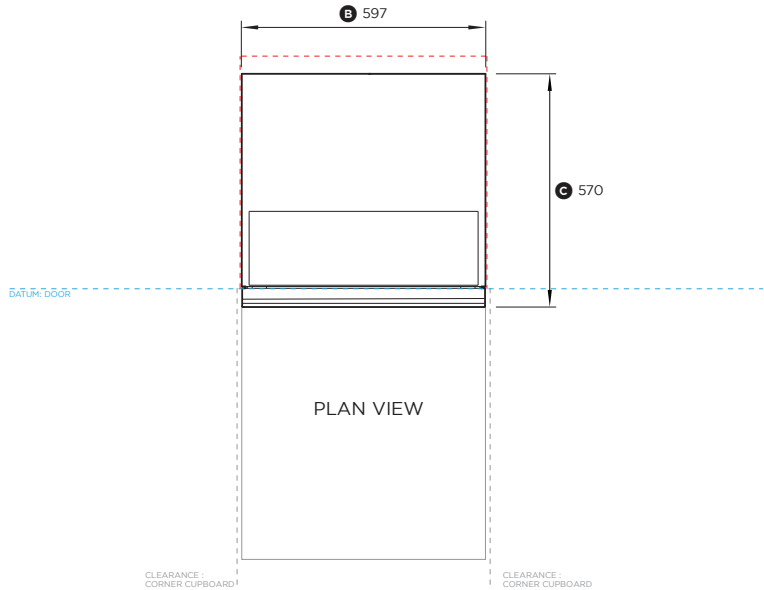

FISHER & PAYKEL

DATA SHEET

Built-under Dishwasher, 60cm

Model nos:

DW60UN4X2
 DW60UN4B2
 DW60UN2X2
 DW60UN2B2

Product Dimensions	mm
Ⓐ Overall height of product*	820 - 880
Ⓑ Overall width of product	597
Ⓒ Overall depth of product (incl. panel and hose support)	570
Ⓓ Height of chassis	820
Ⓔ Depth of chassis	521
Ⓕ Height of feet*	0 - 60
Ⓖ Depth of toe kick recess	142
Ⓗ Door panel depth	46
Ⓘ Height from top of chassis to bottom of door panel	720
Ⓚ Height from to bottom of door to floor*	103
Ⓛ Depth of door opening	620
Ⓜ Door panel width	595
Ⓝ Door panel height	717

*Depending on adjustment of levelling feet

Minimum Clearances	mm
Minimum inside height of cavity*	820
Minimum inside width of cavity	600
Minimum overall depth of cavity	580
Minimum clearance to corner cupboard	13
Minimum clearance to adjacent cupboard door	2

*Depending on adjustment of levelling feet

INDICATES PRODUCT DATUM - - - - -
 INDICATES CABINETRY CLEARANCES - - - - -

DATE: 21.03.2023

90002986A

IMPORTANT NOTE: Throughout this guide, dimensions may vary by ±2mm (1/16"). Please read the installation guide for detailed information on installing the product. For full installation instructions & specifications visit fisherpaykel.com